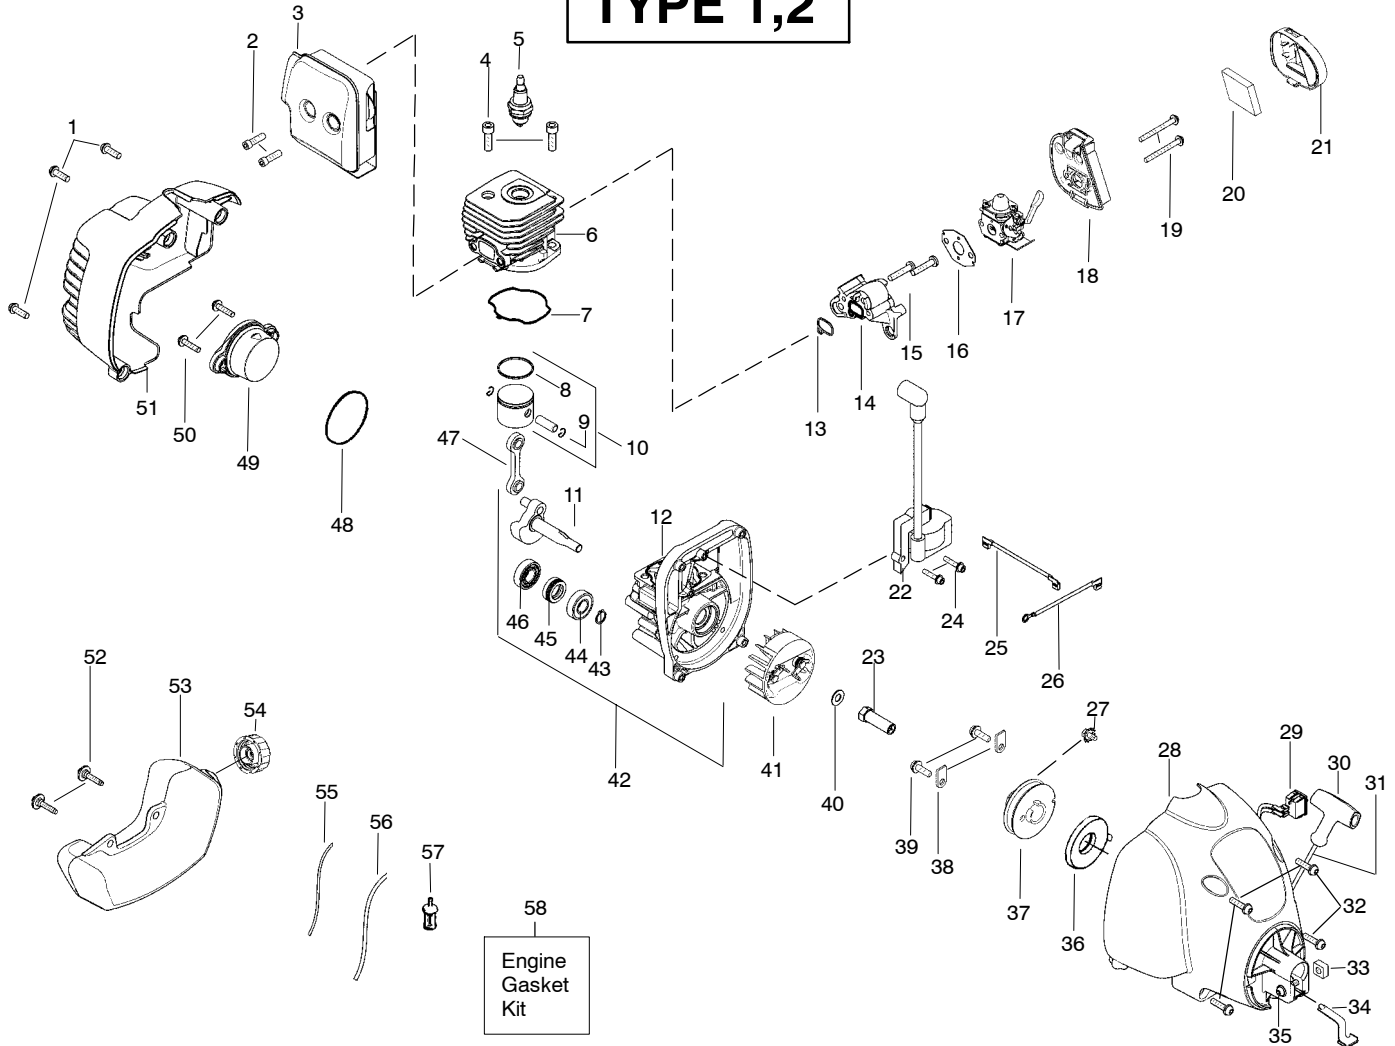

TYPE 1,2

Ref.	Part No.	Description	Ref.	Part No.	Description	Ref.	Part No.	Description
1.	530015880	Screw	21.	530057584	Cover-Air Box	45.	530019264	Seal-C'case
2.	530058982	Bolt-Muffler	22.	545024901	Ignition Module	46.	530032125	Inner Bearing
3.	530057863	Assy-Muffler/Shield (Incl. 2)	23.	530038604	Coupling-Drive	47.	530069945	Assy-Connecting Rod
4.	530015953	Screw-Cylinder	24.	530016357	Screw	48.	530071750	O-Ring-C'case (kit)
5.	952030249	Spark Plug (RCJ 6Y)	25.	530014663	Assy-Leadwire	49.	530057954	Assy-Plug (incl.48)
6.	530012541	Cylinder	26.	530014662	Assy-Ground Wire	50.	530016386	Screw
7.	530071750	Seal-Cylinder (kit)	27.	530016392	Screw	51.	----	Shroud-Rear
8.	530055120	Piston Ring	28.	530058600	Assy.-Fan Hsg		530057580	Green
9.	530015162	Retainer-Piston Pin	29.	530071356	Kit-Switch		545011004	Black
10.	530071357	Kit - Piston (Incl. 8, 9)	30.	530027569	Handle-Starter	52.	530016445	Retainer-Tank
11.	530057829	Assy-Crankshaft	31.	530071767	Kit - Rope	53.	545104103	Assy-Fuel Tank (incl. filter, lines & fuel cap)
12.	530012582	Assy-Crankcase (Incl. 44,45,46)	32.	530015810	Screw	54.	530014347	Assy-Fuel Cap
13.	530071750	Seal-Cyl/Carb.(kit)	33.	530016124	Nut	55.	530069247	Kit-Fuel Line (Small)
14.	530057547	Adapter-Carb.	34.	530057588	Clip-Spring	56.	530069216	Kit-Fuel Line (Large)
15.	530016309	Screw	35.	530016430	Screw	57.	530095646	Assy-Fuel Pickup
16.	530071750	Gasket-Carb. (kit)	36.	530042085	Spring-Starter	58.	530071750	Kit-Engine Gasket (Incl. 7,13,16,48)
17.	----	Kit-Carb.	37.	530071786	Kit-Pulley-Starter			Not Shown
	530071752	Zama (C1U-W18)	38.	530027523	Retainer-Pulley			
	545081808	Walbro (WT-669)	39.	530015775	Screw			
			40.	530015828	Washer-Flat			
			41.	545005101	Assy-Flywheel			
			42.	530071768	Assy-C'case & C'shaft (Incl. 11,12,43)			
			43.	530015941	Retain. Ring-C'shaft			
			44.	530055728	Outer Bearing			
18.	530057585	Air Box						
19.	530016429	Screw						
20.	530057781	Foam-Air Filter						

(Note: Repair kits are not available for this carburetor)